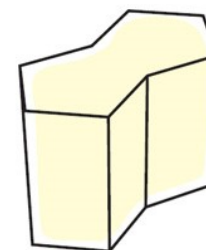

Click the link for more options and finishes:

<https://www.pedrali.it/en/products/catalog/Complement-ICEBERG-IBE_BI/>