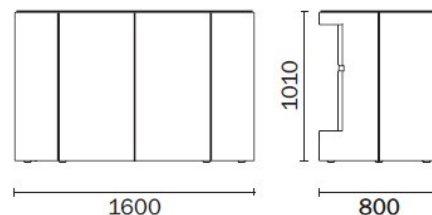

## **Iceberg**

Shaped like a block of ice, this modular bar counter is the heart of a convivial outdoor environment like a bar by a pool, a beach or a garden. Made in high-density roto-moulded polyethylene, the modules of the Iceberg have a double pentagon shape and allow to create endless combinations. A lighting kit, an upper methacrylate top and steel inner shelves are available as optional/accessories.

<i>Brand:</i>	<b>Pedrali, Made in Italy</b>
<i>Item type:</i>	Bar counter
<i>Item Code:</i>	IBE/BI + IBE/LUCE + SUP/MET/BI + IBE/INF/BI
<i>Designer:</i>	Claudio Dondoli & Marco Pucci
<i>Color:</i>	White
<i>Dimension:</i>	160 x 80 x 101 cm